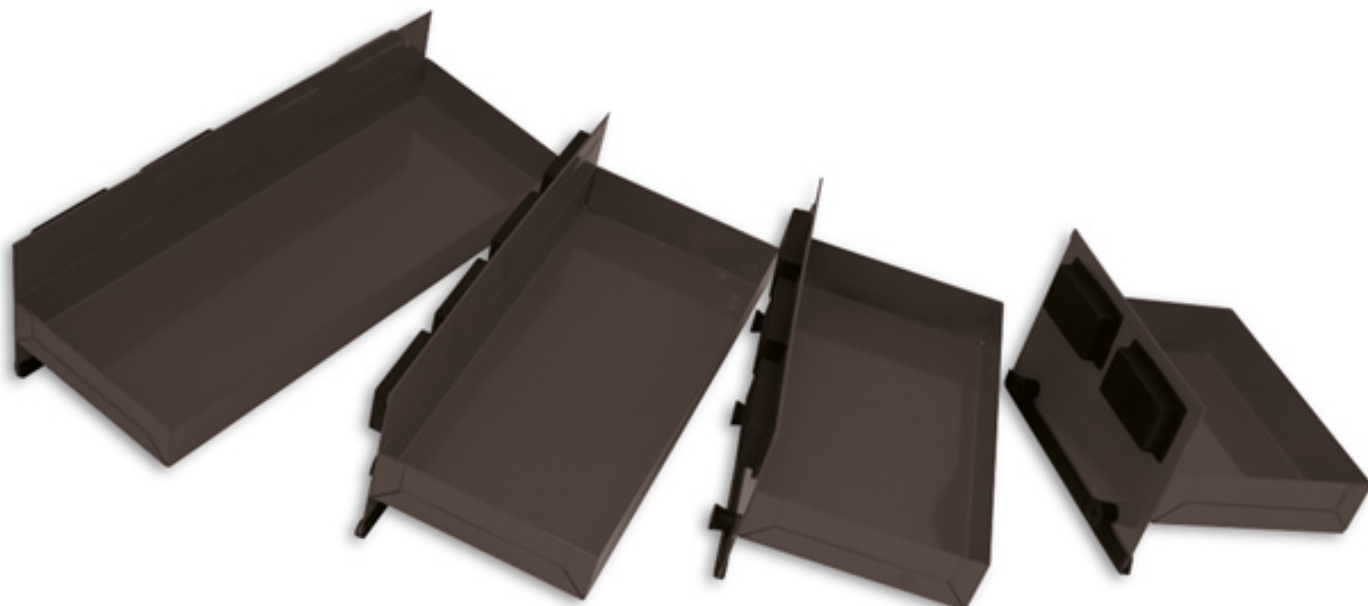

Magnetic Tool Tray 4pc

For additional storage of small component parts during strip down or for specialised chemical containers.

Additional Information

- Sizes: 110mm long x 30mm deep; 310, 270, 220 and 150mm wide.
- Strong magnets allows hold on the side of tool cabinets.
- Useful for automotive, electronics and computer industries.
-
-